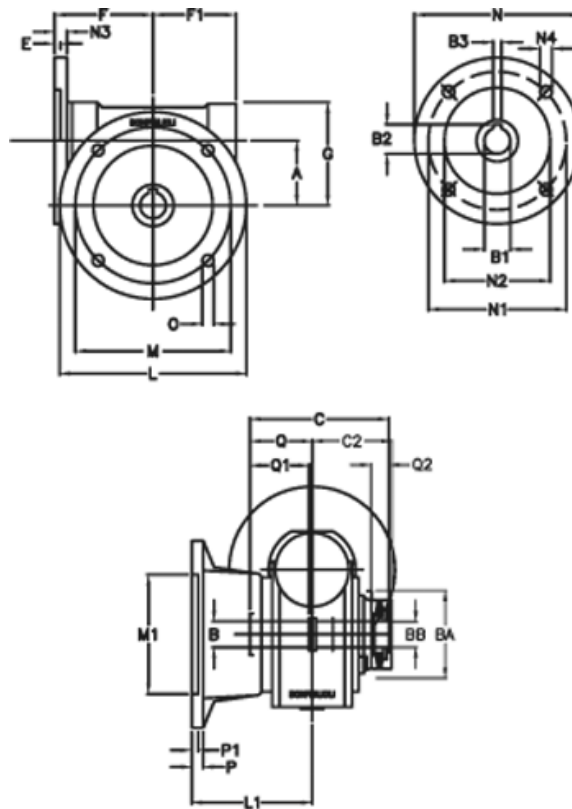

Article number: 390204902842336

Description: Worm Gear with Torque Limiter
VF 49-L2-F-28 P63B14

Measures

a = 49.50	C2 = 63,5	m = 90	P = 12
B = 25	Description = VF 49F-xx-63B14	M1 = 70	P1 = 10
B1 E7 = 11	E = 3.0	N = 90	Q = 51.0
B2 = 12.8	F = 70	N1 = 75	Q1 = 41
B3 H9 = 4	F1 = 63	N2 = 60	Q2 = 15
BA = 63	g = 80	N3 = 7.0	
BB H7 = 14	L = 125	N4 = 6.0	
C = 105	L1 = 85.5	O = 10.5	